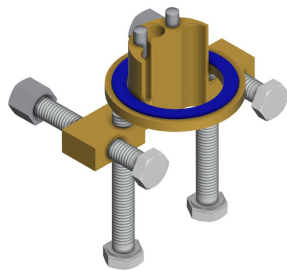

no

diameter nominal

DN 15

inlet size

G 3/8

Locking mechanism

Top section, ceramic

material fitting

polished

KWC F5S Self-closing pillar tap

Modell-Linie: F5S | F5SV1001
Taps | Self closing taps

temperature limit	no
thermal disinfection	no
type of mounting	tap hole
type of operation	manual operation
type of tap	pillar tap
volume flow rate at 3 bar	0.08 l/s
water connection	hose (gland nut)
Accent colour	none
Basic colour	chrome-look (glossy)

Optional Accessories

Socket for increasing the tap body by 140 mm

2030041519
ACSX1001

Anti-twist protection for F5S

2030035383
ACXX1001

5.0 l/min aerator, angle-adjustable

2030041326
ACXX1002

PURETHERM under-table thermostat