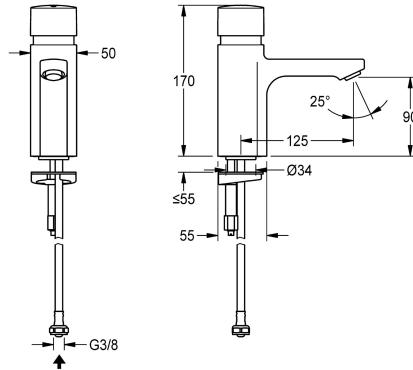

KWC F5S Self-closing pillar tap

Modell-Linie: F5S | F5SV1001
Taps | Self closing taps

KWC-No.

2030036165

2030039426

with flow regulator 3.0 l/min

volume flow rate at 3 bar

0.08 l/s

0.05 l/s

F5S self-closing pillar tap DN 15 for sanitary facilities. FRAMIC self-closing cartridge, hydraulically controlled, low-maintenance and stagnation-free, with ceramic disc technology, self-closing, flow pressure-independent due to medium-separated design. Stepless

adjustment of flow duration. For connection to pre-mixed hot water or cold water via hose including strainer seal. All-metal construction, high-polished chromium-plated brass. Anti-theft aerator, SLIM design, with integrated flow regulator 5.0 l/min.

no

diameter nominal

DN 15

inlet size

G 3/8

Locking mechanism

Top section, ceramic

material fitting