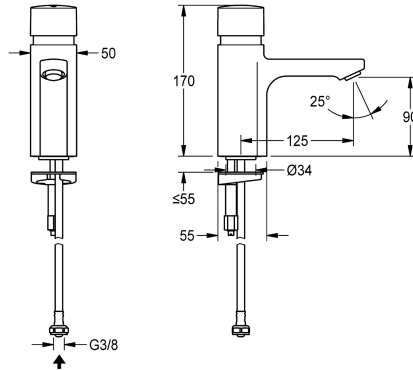

## KWC F5S Self-closing pillar tap

Modell-Linie: F5S | F5SV1001  
Taps | Self closing taps

### volume flow rate at 3 bar

0.08 l/s

F5S self-closing pillar tap DN 15 for sanitary facilities. FRAMIC self-closing cartridge, hydraulically controlled, low-maintenance and stagnation-free, with ceramic disc technology, self-closing, flow pressure-independent due to medium-separated design. Stepless

adjustment of flow duration. For connection to pre-mixed hot water or cold water via hose including strainer seal. All-metal construction, high-polished chromium-plated brass. Anti-theft aerator, SLIM design, with integrated flow regulator 5.0 l/min.

no

diameter nominal

DN 15

inlet size

G 3/8

Locking mechanism

Top section, ceramic

material fitting