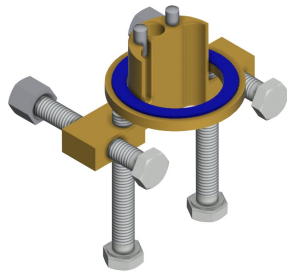

KWC F5S Self-closing pillar tap

Modell-Linie: F5S | F5SV1001
Taps | Self closing taps

type of mounting
type of operation
type of tap
volume flow rate at 3 bar
water connection
Accent colour
Basic colour

tap hole
manual operation
pillar tap
0.08 l/s
hose (gland nut)
none
chrome-look (glossy)

Optional Accessories

Socket for increasing the tap body by 140 mm

2030041519
ACSX1001

Anti-twist protection for F5S

2030035383
ACXX1001