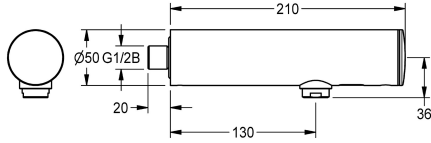

KWC F3E Electronic bib tap with battery operation

Modell-Linie: F3E | F3EV1004
Taps | Electronic taps

KWC-No.

2030036177

2030040224

with flow regulator 3.0 l/min

volume flow rate at 3 bar

0.1 l/s