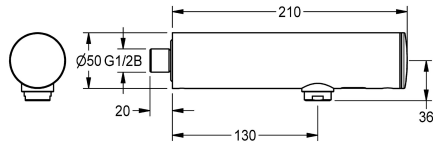

KWC F3E Electronic bib tap with battery operation

Modell-Linie: F3E | F3EV1004
Taps | Electronic taps

KWC-No.

2030036177

2030040224

with flow regulator 3.0 l/min

volume flow rate at 3 bar

0.1 l/s