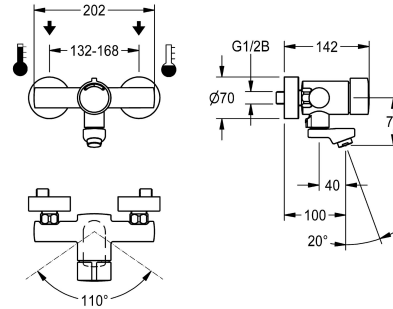

#### KWC-No.

**2030036196**

Projection 160 mm

**2030036195**

Projection 100 mm

**2030036197**

Projection 220 mm

#### spout projection

160 mm

100 mm

220 mm

hot and cold water. Casing, high-polished chromium-plated brass. Laminar jet controller with integrated flow regulator 6.0 l/min. With adjustable connections, backflow preventer, strainers and screw rosettes. Projection 100 mm.

hydraulic self-closing

hygiene flushing

no

diameter nominal

DN 15

inlet size

G 1/2 B

Locking mechanism