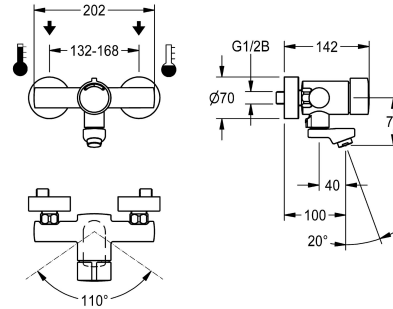

KWC

F3S-Mix self-closing wall-mounted mixer

Modell-Linie: F3S | F3SM1002

Taps | Self closing taps

KWC-No.

2030036196

Projection 160 mm

2030036195

Projection 100 mm

2030036197

Projection 220 mm

2030039562

with projection 100 mm and aerator with flow regulator 3.0 l/min

2030040037

with projection 160 mm and aerator with flow regulator 3.0 l/min

2030040038

with projection 220 mm and aerator with flow regulator 3.0 l/min

spout projection

160 mm

100 mm

220 mm

100 mm

160 mm

220 mm

volume flow rate at 3 bar

0.1 l/s

0.1 l/s

0.1 l/s

0.05 l/s

0.05 l/s

0.05 l/s

F3S-Mix self-closing wall-mounted mixer DN 15 as single-mixer tap for wall mounting with lockable swivelling spout, for sanitary facilities. Self-closing mixing cartridge, hydraulically controlled, piston-free design, self-closing, stepless adjustment of flow duration. With adjustable, turn-proof temperature stop. Connects to

hot and cold water. Casing, high-polished chromium-plated brass. Laminar jet controller with integrated flow regulator 6.0 l/min. With adjustable connections, backflow preventer, strainers and screw rosettes. Projection 100 mm.

Technical Data

with backflow preventer

yes

calculation flow rate cold water

0.07 l/s

calculation flow rate hot water

0.07 l/s

compatible A3000 open

no

depressurised

no

with filter

yes

adjustable flow time

yes

functional principle

hydraulic self-closing

hygiene flushing

no

diameter nominal

DN 15

inlet size

G 1/2 B

Locking mechanism

Top section, non-ceramic

material fitting

brass-look

maximum flow time

20 Seconds

minimum flow pressure

1 bar

minimum flow time

5 Seconds

type of mixing

yes