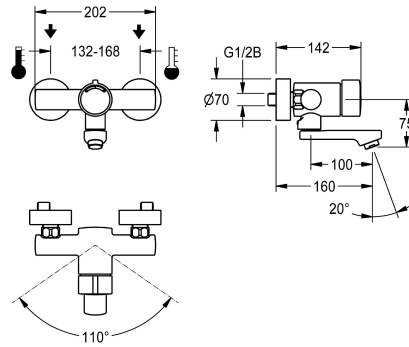

KWC

F3S-Mix self-closing wall-mounted mixer

Modell-Linie: F3S | F3SM1003

Taps | Self closing taps

KWC-No.

2030036196

Projection 160 mm

2030036195

Projection 100 mm

2030036197

Projection 220 mm

2030039562

with projection 100 mm and aerator with flow regulator 3.0 l/min

2030040037

with projection 160 mm and aerator with flow regulator 3.0 l/min

2030040038

with projection 220 mm and aerator with flow regulator 3.0 l/min

spout projection

160 mm

100 mm

220 mm

100 mm

160 mm

220 mm

hot and cold water. Casing, high-polished chromium-plated brass. Laminar jet controller with integrated flow regulator 6.0 l/min. With adjustable connections, backflow preventer, strainers and screw rosettes. Projection 160 mm.