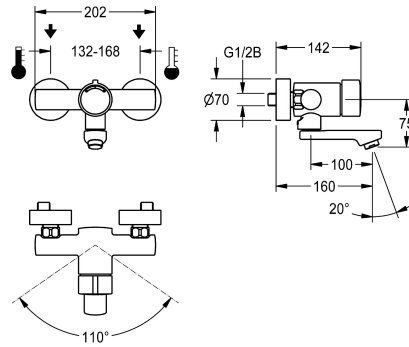

#### KWC-No.

**2030036196**

Projection 160 mm

**2030036195**

Projection 100 mm

**2030036197**

Projection 220 mm

#### spout projection

160 mm

100 mm

220 mm

hot and cold water. Casing, high-polished chromium-plated brass. Laminar jet controller with integrated flow regulator 6.0 l/min. With adjustable connections, backflow preventer, strainers and screw rosettes. Projection 160 mm.

hydraulic self-closing

hygiene flushing

no

diameter nominal

DN 15

inlet size

G 1/2 B

Locking mechanism