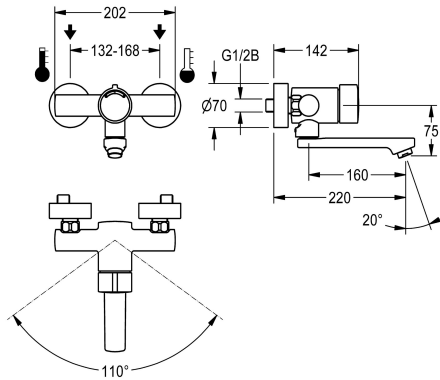

KWC

F3S-Mix self-closing wall-mounted mixer

Modell-Linie: F3S | F3SM1004
Taps | Self closing taps

KWC-No.

2030036196

Projection 160 mm

2030036195

Projection 100 mm

2030036197

Projection 220 mm

2030039562

with projection 100 mm and aerator with flow regulator 3.0 l/min

2030040037

with projection 160 mm and aerator with flow regulator 3.0 l/min

2030040038

with projection 220 mm and aerator with flow regulator 3.0 l/min

spout projection

160 mm

100 mm

220 mm

100 mm

160 mm

220 mm

volume flow rate at 3 bar

hot and cold water. Casing, high-polished chromium-plated brass. Laminar jet controller with integrated flow regulator 6.0 l/min. With adjustable connections, backflow preventer, strainer seals and screw rosettes. Projection 220 mm.