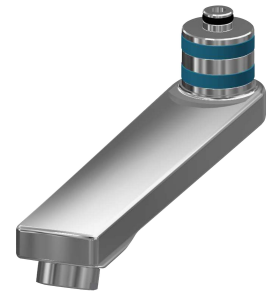

Swivel spout, 160 mm

2030032815
ASXX1002