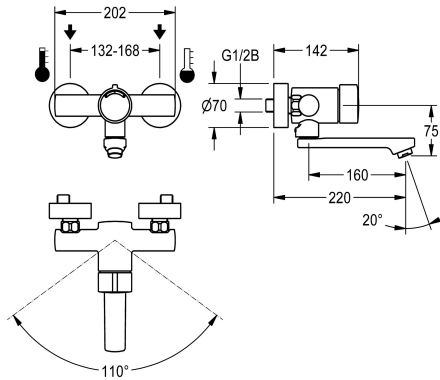

#### KWC-No.

**2030036196**

Projection 160 mm

**2030036195**

Projection 100 mm

**2030036197**

Projection 220 mm

#### spout projection

160 mm

100 mm

220 mm

hot and cold water. Casing, high-polished chromium-plated brass. Laminar jet controller with integrated flow regulator 6.0 l/min. With adjustable connections, backflow preventer, strainer seals and screw rosettes. Projection 220 mm.

hydraulic self-closing

hygiene flushing

no

diameter nominal

DN 15

inlet size

G 1/2 B

Locking mechanism