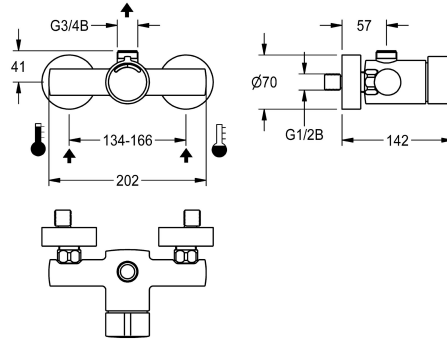

KWC

F3S-Mix self-closing wall-mounted mixer

Modell-Linie: F3S | F3SM2001
Showers | Self closing showers

KWC-No.

2030036198

F3S-Mix self-closing wall-mounted mixer DN 15 as single-mixer for wall mounting, for shower facilities. Self-closing mixing cartridge, hydraulically controlled, piston-free design, self-closing, stepless configuration of flow duration. With adjustable temperature stop.

Connects to hot and cold water. Housing with outlet on top, G 3/4 B, for installation of bent outlet or surface-mounted shower pipe, high-polished chromium-plated brass. With adjustable connections, with backflow preventer, strainers and screw rosettes.

Technical Data

additional connections	no
with backflow preventer	yes
calculation flow rate cold wat	0.15 l/s
calculation flow rate hot water	0.15 l/s
circulation	no
connection with pay water disp	not possible
with filter	yes
adjustable flow time	yes
functional principle	hydraulic self-closing
for hand shower	no
hygiene flushing	no
diameter nominal	DN 15
inlet size	G 1/2 B
Locking mechanism	Top section, non-ceramic
material fitting	brass-look
maximum flow time	35 Seconds
minimum flow pressure	1 bar
minimum flow time	5 Seconds
type of mixing	yes
with rosettes/cover plate	yes
protective shutdown	no
shower pipe draining	no
surface finish fitting	chromed
surface treatment fitting	polished
temperature limit	yes
thermal disinfection	no

KWC

F3S-Mix self-closing wall-mounted mixer

Modell-Linie: **F3S | F3SM2001**
Showers | Self closing showers

type of mounting	wall mounting
type of operation	manual operation
type of shower	wall fitting
volume flow rate at 3 bar	0.25 l/s
water connection	S-connections
position of water connection	from backside
Accent colour	none
Basic colour	chrome-look (glossy)