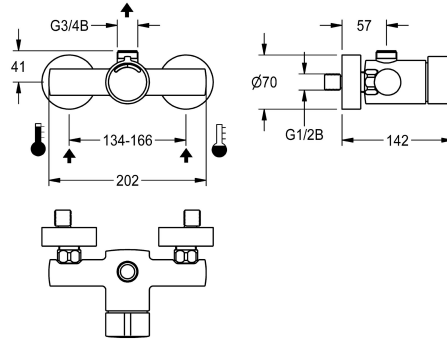

#### KWC-No.

**2030036198**

F3S-Mix self-closing wall-mounted mixer DN 15 as single-mixer for wall mounting, for shower facilities. Self-closing mixing cartridge, hydraulically controlled, piston-free design, self-closing, stepless configuration of flow duration. With adjustable temperature stop.

Connects to hot and cold water. Housing with outlet on top, G 3/4 B, for installation of bent outlet or surface-mounted shower pipe, high-polished chromium-plated brass. With adjustable connections, with backflow preventer, strainers and screw rosettes.

#### Technical Data

additional connections	no
with backflow preventer	yes
calculation flow rate cold wat	0.15 l/s
calculation flow rate hot water	0.15 l/s
circulation	no
connection with pay water disp	not possible
with filter	yes
adjustable flow time	yes
functional principle	hydraulic self-closing
for hand shower	no
hygiene flushing	no
diameter nominal	DN 15
inlet size	G 1/2 B
Locking mechanism	Top section, non-ceramic
material fitting	brass-look
maximum flow time	35 Seconds
minimum flow pressure	1 bar
minimum flow time	5 Seconds
type of mixing	yes
with rosettes/cover plate	yes
protective shutdown	no
shower pipe draining	no
surface finish fitting	chromed
surface treatment fitting	polished
temperature limit	yes
thermal disinfection	no

### F3S-Mix self-closing wall-mounted mixer

Modell-Linie: **F3S | F3SM2001**  
Showers | Self closing showers

type of mounting	wall mounting
type of operation	manual operation
type of shower	wall fitting
volume flow rate at 3 bar	0.25 l/s
water connection	S-connections
position of water connection	from backside
Accent colour	none
Basic colour	chrome-look (glossy)