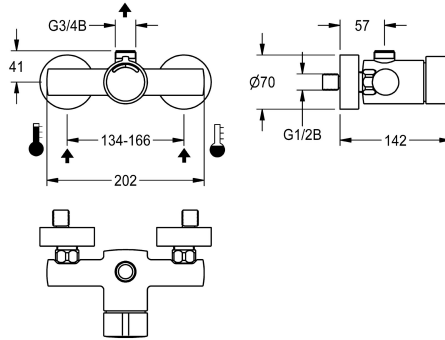

#### KWC-No.

**2030036198**

F3S-Mix self-closing wall-mounted mixer DN 15 as single-mixer for wall mounting, for shower facilities. Self-closing mixing cartridge, hydraulically controlled, piston-free design, self-closing, stepless configuration of flow duration. With adjustable temperature stop.

Connects to hot and cold water. Housing with outlet on top, G 3/4 B, for installation of bent outlet or surface-mounted shower pipe, high-polished chromium-plated brass. With adjustable connections, with backflow preventer, strainers and screw rosettes.

#### Technical Data

additional connections	no
with backflow preventer	yes
calculation flow rate cold wat	0.15 l/s
calculation flow rate hot water	0.15 l/s
circulation	no
connection with pay water disp	not possible
with filter	yes
adjustable flow time	yes
functional principle	hydraulic self-closing
for hand shower	no
hygiene flushing	no
diameter nominal	DN 15
inlet size	G 1/2 B
Locking mechanism	Top section, non-ceramic
material fitting	brass
maximum flow time	35 Seconds
minimum flow pressure	1 bar
minimum flow time	5 Seconds
type of mixing	yes
with rosettes/cover plate	yes
protective shutdown	no
shower pipe draining	no
surface finish fitting	chromed
surface treatment fitting	polished
temperature limit	yes
thermal disinfection	no

### F3S-Mix self-closing wall-mounted mixer

Modell-Linie: **F3S | F3SM2001**  
Showers | Self closing showers

type of mounting	wall mounting
type of operation	manual operation
type of shower	wall fitting
volume flow rate at 3 bar	0.25 l/s
water connection	S-connections
position of water connection	from backside
Accent colour	none
Basic colour	chrome-look (glossy)