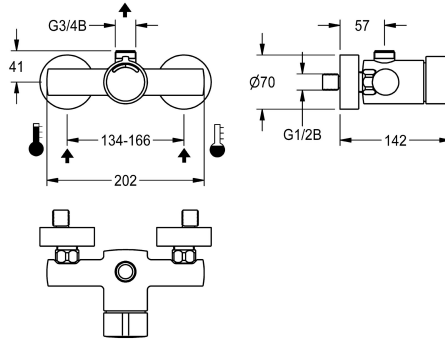

KWC

F3S-Mix self-closing wall-mounted mixer

Modell-Linie: F3S | F3SM2001
Showers | Self closing showers

KWC-No.

2030036198

F3S-Mix self-closing wall-mounted mixer DN 15 as single-mixer for wall mounting, for shower facilities. Self-closing mixing cartridge, hydraulically controlled, piston-free design, self-closing, stepless configuration of flow duration. With adjustable temperature stop.

Connects to hot and cold water. Housing with outlet on top, G 3/4 B, for installation of bent outlet or surface-mounted shower pipe, high-polished chromium-plated brass. With adjustable connections, with backflow preventer, strainers and screw rosettes.

Technical Data

additional connections	no
with backflow preventer	yes
calculation flow rate cold wat	0.15 l/s
calculation flow rate hot water	0.15 l/s
circulation	no
connection with pay water disp	not possible
with filter	yes
adjustable flow time	yes
functional principle	hydraulic self-closing
for hand shower	no
hygiene flushing	no
diameter nominal	DN 15
inlet size	G 1/2 B
Locking mechanism	Top section, non-ceramic
material fitting	brass
maximum flow time	35 Seconds
minimum flow pressure	1 bar
minimum flow time	5 Seconds
type of mixing	yes
with rosettes/cover plate	yes
protective shutdown	no
shower pipe draining	no
surface finish fitting	chromed
surface treatment fitting	polished
temperature limit	yes
thermal disinfection	no

KWC

F3S-Mix self-closing wall-mounted mixer

Modell-Linie: **F3S | F3SM2001**
Showers | Self closing showers

type of mounting	wall mounting
type of operation	manual operation
type of shower	wall fitting
volume flow rate at 3 bar	0.25 l/s
water connection	S-connections
position of water connection	from backside
Accent colour	none
Basic colour	chrome-look (glossy)