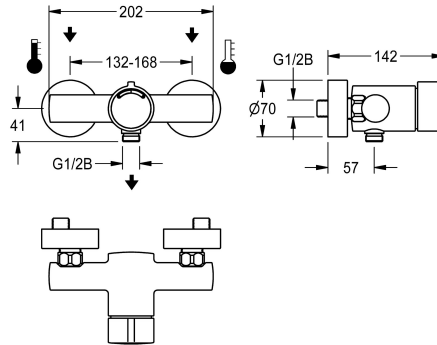

KWC

F3S-Mix self-closing wall-mounted mixer with hand shower connection

Modell-Linie: F3S | F3SM2002
Showers | Self closing showers

KWC-No.

2030036202

F3S-Mix self-closing wall-mounted mixer DN 15 as single-mixer for wall mounting, for shower facilities. Self-closing mixing cartridge, hydraulically controlled, piston-free design, self-closing, stepless configuration of flow duration. With adjustable temperature stop.

Connects to hot and cold water. Housing with hand shower connection G 1/2 B, high-polished chromium-plated brass. With adjustable connections, with backflow preventer, strainers and screw rosettes.

Technical Data

additional connections	no
with backflow preventer	yes
calculation flow rate cold wat	0.15 l/s
calculation flow rate hot water	0.15 l/s
circulation	no
connection with pay water disp	not possible
with filter	yes
adjustable flow time	yes
functional principle	hydraulic self-closing
for hand shower	yes
hygiene flushing	no
diameter nominal	DN 15
inlet size	G 1/2 B
Locking mechanism	Top section, non-ceramic
material fitting	brass-look
maximum flow time	35 Seconds
minimum flow pressure	1 bar
minimum flow time	5 Seconds
type of mixing	yes
with rosettes/cover plate	yes
protective shutdown	no
shower pipe draining	no
sound insulation	no
surface finish fitting	chromed
surface treatment fitting	polished
temperature limit	yes