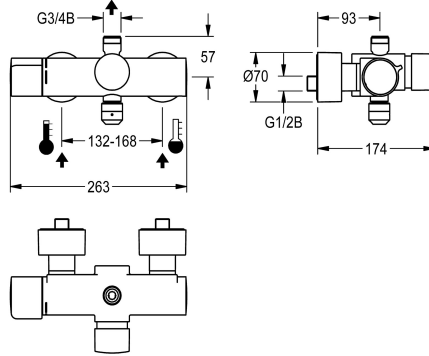

KWC

F5S-Therm self-closing thermostatic wall-mounted mixer

Modell-Linie: F5S | F5ST2002

Showers | Self closing showers

KWC-No.

2030032978

2030036208

with automatic shower pipe draining

shower pipe draining

no

yes

F5S-Therm self-closing thermostatic wall-mounted mixer DN 15 for wall mounting, for shower facilities. Hydraulically controlled, connects to hot and cold water. With a mechanism for an optional water hygiene unit for automatic water hygiene flushing and storage of statistical data. FRAMIC self-closing cartridge, hydraulically controlled, low-maintenance and stagnation-free, with ceramic disc technology, self-closing, flow pressure-independent due to medium-separated design. Stepless adjustment of flow

prepared

diameter nominal

DN 15

inlet size

G 1/2 B

Locking mechanism

Top section, ceramic

material fitting

shower pipe draining	yes
sound insulation	no
surface finish fitting	chromed
surface treatment fitting	polished
temperature limit	yes
thermal disinfection	manual thermal disinfection
type of mounting	wall mounting
type of operation	manual operation
type of shower	wall fitting
volume flow rate at 3 bar	0.3 l/s
water connection	S-connections
position of water connection	from backside
Accent colour	none
Basic colour	chrome-look (glossy)