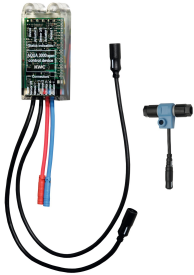

## KWC F5E-Therm

Electronic thermostat wall-mounted mixer for separate power supply

Modell-Linie: F5E | F5ET1004

Taps | Electronic taps

### Optional Accessories

**Bidirectional remote control for electronic fittings F3 and F5**

**2030036654**  
ACEX9005

**2-button remote control for fittings F3 and F5**

**2030036849**  
ACEX9004

**Thermal disinfection unit for F5E-Therm thermostatic wall mixers**

**2030039541**  
ACET9001

**Theft-proof housing for aerator**

**2000104778**  
ZTAPS0005

**Electronic module for wash basin taps F5**

**2030041914**  
ACET1001