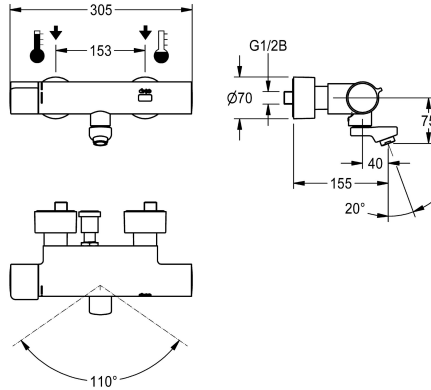

### KWC-No.

**2030036211**

**2030036210**

Projection 155 mm

**2030036212**

Projection 275 mm

**2030039530**

with projection 155 mm and pre-installed disinfection unit

### spout projection

215 mm

155 mm

275 mm

155 mm

215 mm

275 mm

DN 15

inlet size

G 1/2 B

Locking mechanism

Top section, non-ceramic

material fitting

brass-look