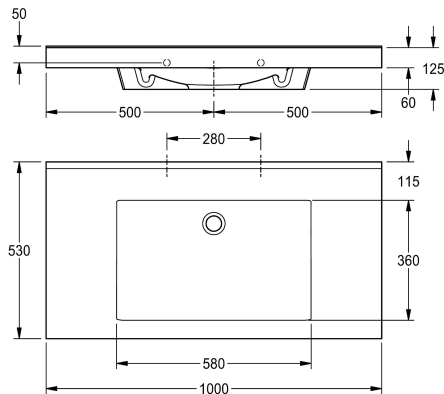

### KWC-No.

**2000101159**

With 35 mm diameter tap hole

**2030036243**

Without tap hole

### number of tap holes

1

QUADRO single wash basin, made of MIRANIT resin-bonded mineral material, with smooth, pore-free surface (temperature-resistant up to 80 °C). Alpine white colour. With seamless, rectangular bowl, without overflow, without taphole. Mounting on washbasin back panel. Rear contoured edge. Three-sided apron

60 mm (H). Mounting material included.

Dimensions 1000 x 125 x 530 (W x H x D)  
Bowl dimensions 580 x 40/90 x 360 (W x H x D)

Wash basin
Center
90 mm
360 mm
rectangle
580 mm
alpinewhite
mineral material
Miranit
530 mm
60 mm
1,000 mm
no
yes
DN 32
no
no
yes
wall mounting
centre back
no