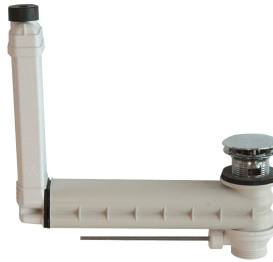

Drain and overflow set

2000100932
ZANMW902