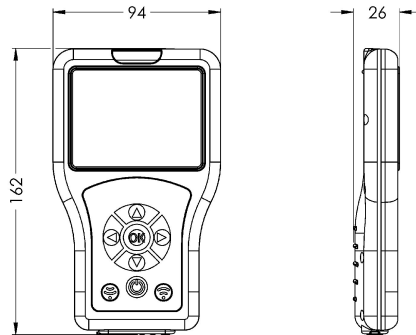

KWC

Bidirectional remote control for electrical fittings F3 and F5

Modell-Linie: **SANITARY-TAPS-ACCS | ACEX9005**

Taps | Complementary parts taps

KWC-No.

2030036654

Bidirectional remote control

Bidirectional remote control for setting function parameters, storage fitting profiles and statistical data for electrical fittings F3 and F5 as well as hygiene units. Parameter display on menu-driven color screen. With internal rechargeable battery, USB port for transfer of