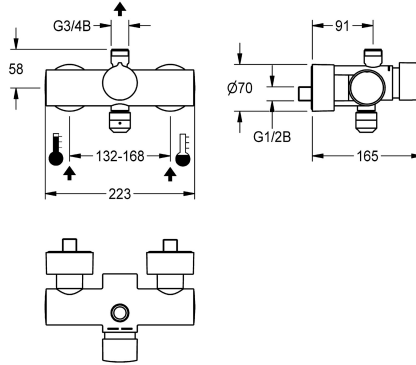

KWC

F5S-Mix self-closing wall-mounted mixer

Modell-Linie: F5S | F5SM2002
Showers | Self closing showers

KWC-No.

2030032998

2030036685

with automatic shower pipe draining

shower pipe draining

no

yes

F5S-Mix self-closing wall-mounted mixer DN 15 as single-mixer for wall mounting, for shower facilities. FRAMIC self-closing mixing cartridge, hydraulically controlled, low-maintenance and stagnation-free, with ceramic disc technology, self-closing, flow pressure-independent due to medium-separated design. Stepless adjustment of flow duration. With adjustable, turn-proof temperature stop. Connects to hot and cold water. Housing with

outlet on top, G 3/4 B, for installation of bent outlet or surface-mounted shower pipe. All-metal construction, high-polished chromium-plated brass. With adjustable and turn-proof connections with backflow preventer and strainers, completely covered with depth-adjustable screw rosettes. Version with automatic shower pipe draining.

Technical Data

additional connections

no

with backflow preventer

yes

calculation flow rate cold wat

0.15 l/s

calculation flow rate hot water

0.15 l/s

circulation

no

compatible A3000 open

no

connection with pay water disp

not possible

with filter

yes

adjustable flow time

yes

functional principle

hydraulic self-closing

for hand shower

no

hygiene flushing

no

diameter nominal

DN 15

inlet size

G 1/2 B

Locking mechanism

Top section, ceramic

material fitting

brass-look

maximum flow time

35 Seconds

minimum flow pressure

0.5 bar

minimum flow time

5 Seconds

type of mixing

yes

with rosettes/cover plate

yes

protective shutdown

no