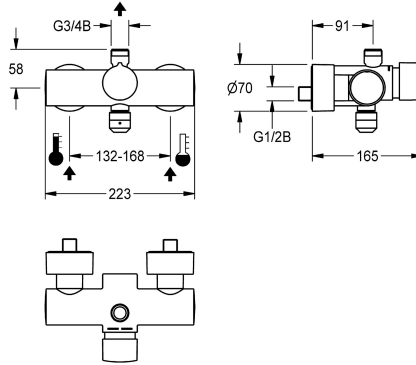

KWC

F5S-Mix self-closing wall-mounted mixer

Modell-Linie: F5S | F5SM2002
Showers | Self closing showers

KWC-No.

2030032998

2030036685

with automatic shower pipe draining

shower pipe draining

no

yes

F5S-Mix self-closing wall-mounted mixer DN 15 as single-mixer for wall mounting, for shower facilities. FRAMIC self-closing mixing cartridge, hydraulically controlled, low-maintenance and stagnation-free, with ceramic disc technology, self-closing, flow pressure-independent due to medium-separated design. Stepless adjustment of flow duration. With adjustable, turn-proof temperature stop. Connects to hot and cold water. Housing with

outlet on top, G 3/4 B, for installation of bent outlet or surface-mounted shower pipe. All-metal construction, high-polished chromium-plated brass. With adjustable and turn-proof connections with backflow preventer and strainers, completely covered with depth-adjustable screw rosettes. Version with automatic shower pipe draining.

no

diameter nominal

DN 15

inlet size

G 1/2 B

Locking mechanism

Top section, ceramic

material fitting