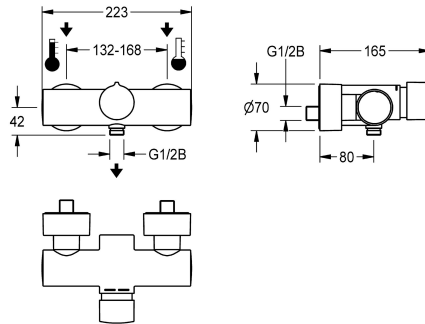

KWC

F5S-Mix self-closing wall-mounted mixer with hand shower connection

Modell-Linie: F5S | F5SM2003
Showers | Self closing showers

KWC-No.

2030036686

F5S-Mix self-closing wall-mounted mixer DN 15 as single-mixer for wall mounting, for shower facilities. FRAMIC self-closing mixing cartridge, hydraulically controlled, low-maintenance and stagnation-free, with ceramic disc technology, self-closing, flow pressure-independent due to medium-separated design. Stepless adjustment of flow duration. With adjustable, turn-proof

temperature stop. Connects to hot and cold water. Housing with hand shower connection G 1/2 B. All-metal version, high-polished chromium-plated brass. With adjustable and turn-proof connections with backflow preventer and strainers, completely covered with depth-adjustable screw rosettes.

Technical Data

additional connections	no
with backflow preventer	yes
calculation flow rate cold wat	0.15 l/s
calculation flow rate hot wate	0.15 l/s
circulation	no
compatible A3000 open	no
connection with pay water disp	not possible
with filter	yes
adjustable flow time	yes
functional principle	hydraulic self-closing
for hand shower	yes
hygiene flushing	no
diameter nominal	DN 15
inlet size	G 1/2 B
Locking mechanism	Top section, ceramic
material fitting	brass-look
maximum flow time	35 Seconds
minimum flow pressure	0.5 bar
minimum flow time	5 Seconds
type of mixing	yes
with rosettes/cover plate	yes
protective shutdown	no
shower pipe draining	no
sound insulation	no
surface finish fitting	chromed

KWC

F5S-Mix self-closing wall-mounted mixer with hand shower connection

Modell-Linie: F5S | F5SM2003
Showers | Self closing showers

surface treatment fitting	polished
temperature limit	yes
thermal disinfection	no
type of mounting	wall mounting
type of operation	manual operation
type of shower	wall fitting
volume flow rate at 3 bar	0.2 l/s
water connection	S-connections
position of water connection	from backside
Accent colour	none
Basic colour	chrome-look (glossy)