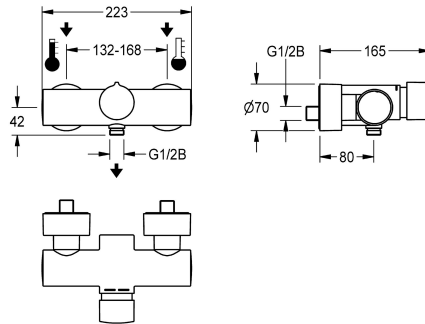

KWC

F5S-Mix self-closing wall-mounted mixer with hand shower connection

Modell-Linie: F5S | F5SM2003
Showers | Self closing showers

KWC-No.

2030036686

F5S-Mix self-closing wall-mounted mixer DN 15 as single-mixer for wall mounting, for shower facilities. FRAMIC self-closing mixing cartridge, hydraulically controlled, low-maintenance and stagnation-free, with ceramic disc technology, self-closing, flow pressure-independent due to medium-separated design. Stepless adjustment of flow duration. With adjustable, turn-proof

temperature stop. Connects to hot and cold water. Housing with hand shower connection G 1/2 B. All-metal version, high-polished chromium-plated brass. With adjustable and turn-proof connections with backflow preventer and strainers, completely covered with depth-adjustable screw rosettes.

Technical Data

additional connections	no
with backflow preventer	yes
calculation flow rate cold wat	0.15 l/s
calculation flow rate hot wate	0.15 l/s
circulation	no
compatible A3000 open	no
connection with pay water disp	not possible
with filter	yes
adjustable flow time	yes
functional principle	hydraulic self-closing
for hand shower	yes
hygiene flushing	no
diameter nominal	DN 15
inlet size	G 1/2 B
Locking mechanism	Top section, ceramic
material fitting	brass
maximum flow time	35 Seconds
minimum flow pressure	0.5 bar
minimum flow time	5 Seconds
type of mixing	yes
with rosettes/cover plate	yes
protective shutdown	no
shower pipe draining	no
sound insulation	no
surface finish fitting	chromed

KWC

F5S-Mix self-closing wall-mounted mixer with hand shower connection

Modell-Linie: F5S | F5SM2003
Showers | Self closing showers

surface treatment fitting	polished
temperature limit	yes
thermal disinfection	no
type of mounting	wall mounting
type of operation	manual operation
type of shower	wall fitting
volume flow rate at 3 bar	0.2 l/s
water connection	S-connections
position of water connection	from backside
Accent colour	none
Basic colour	chrome-look (glossy)