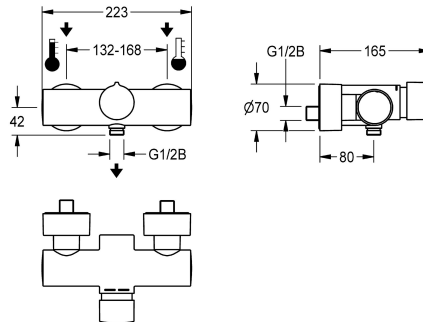

KWC

F5S-Mix self-closing wall-mounted mixer with hand shower connection

Modell-Linie: F5S | F5SM2003
Showers | Self closing showers

KWC-No.

2030036686

F5S-Mix self-closing wall-mounted mixer DN 15 as single-mixer for wall mounting, for shower facilities. FRAMIC self-closing mixing cartridge, hydraulically controlled, low-maintenance and stagnation-free, with ceramic disc technology, self-closing, flow pressure-independent due to medium-separated design. Stepless adjustment of flow duration. With adjustable, turn-proof

temperature stop. Connects to hot and cold water. Housing with hand shower connection G 1/2 B. All-metal version, high-polished chromium-plated brass. With adjustable and turn-proof connections with backflow preventer and strainers, completely covered with depth-adjustable screw rosettes.

Technical Data

additional connections	no
with backflow preventer	yes
calculation flow rate cold wat	0.15 l/s
calculation flow rate hot wate	0.15 l/s
circulation	no
compatible A3000 open	no
connection with pay water disp	not possible
with filter	yes
adjustable flow time	yes
functional principle	hydraulic self-closing
for hand shower	yes
hygiene flushing	no
diameter nominal	DN 15
inlet size	G 1/2 B
Locking mechanism	Top section, ceramic
material fitting	brass
maximum flow time	35 Seconds
minimum flow pressure	0.5 bar
minimum flow time	5 Seconds
type of mixing	yes
with rosettes/cover plate	yes
protective shutdown	no
shower pipe draining	no
sound insulation	no
surface finish fitting	chromed

KWC

F5S-Mix self-closing wall-mounted mixer with hand shower connection

Modell-Linie: **F5S | F5SM2003**
Showers | Self closing showers

surface treatment fitting	polished
temperature limit	yes
thermal disinfection	no
type of mounting	wall mounting
type of operation	manual operation
type of shower	wall fitting
volume flow rate at 3 bar	0.2 l/s
water connection	S-connections
position of water connection	from backside
Accent colour	none
Basic colour	chrome-look (glossy)