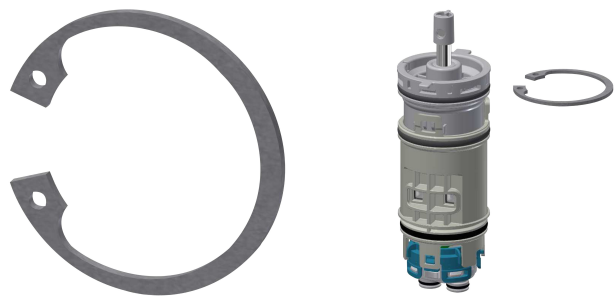

KWC

F5S-Mix self-closing wall-mounted mixer with hand shower connection

Modell-Linie: F5S | F5SM2003
Showers | Self closing showers

Safety ring

2030048357
ASSX9003

FRAMIC self-closing mixing cartridge

2030046185
ASSM9001