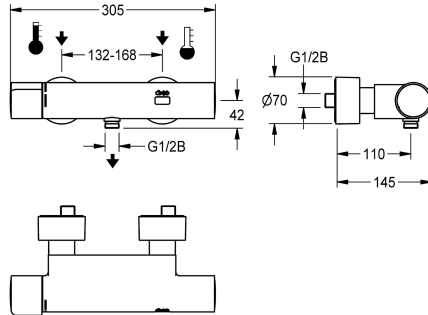

KWC F5E-Therm

Electronic thermostat wall-mounted mixer with hand-shower connection and battery operation

Modell-Linie: F5E | F5ET2003

Showers | Electronic self closing shower

KWC-No.

2030036691

2030039548

Version with pre-assembled thermal disinfection unit

thermal disinfection

yes

automatic thermal disinfection

F5E-Therm thermostatic mixer DN 15 for wall mounting, for shower facilities. Electronically controlled, for connection to hot water and cold water. Thermostat with metal handle and adjustable, turn-proof temperature stop. With option for thermal disinfection, manually or automatically via optional disinfection unit. Control electronics, solenoid valve cartridge, 6 V lithium battery (CR-P2) and touch sensor in scald-protected safe-touch housing, with hand-

shower connection, G 1/2 B. Full-metal version, high-polished chromium-plated brass. With adjustable and lockable connections with backflow preventer and strainers, completely covered with depth-adjustable screw rosettes. Activated water hygiene flushing 24 hours after last activation and saving of statistical data. With option for parameterization and communication via optional, bidirectional remote control.

Technical Data

additional connections

no

with backflow preventer

yes

calculation flow rate cold wat

0.15 l/s

calculation flow rate hot water

0.15 l/s

circulation

no

connection with pay water disp

not possible

default automatic hygiene flus

24h after the last activity

default flow time

30 Seconds

with filter

yes

adjustable flow time

yes

functional principle

electronic self-closing

for hand shower

yes

hygiene flushing

yes

diameter nominal

DN 15

inlet size

G 1/2 B

Locking mechanism

Top section, non-ceramic

material casing

brass-look

material fitting

brass-look

maximum flow time

255 Seconds

minimum flow pressure

1 bar

minimum flow time

1 Seconds

type of mixing

with thermostat