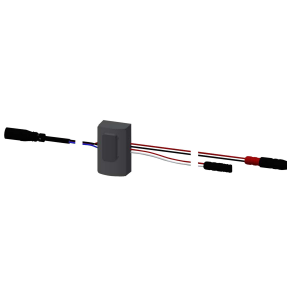

Sensor, ID 12/00001

2030041460
ASET2001

Solenoid valve cartridge

2030003033
EAQFU0001