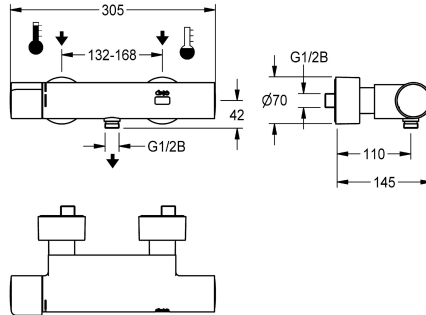

KWC F5E-Therm

Electronic thermostat wall-mounted mixer with hand-shower connection and battery operation

Modell-Linie: F5E | F5ET2003

Showers | Electronic self closing shower

KWC-No.

2030036691

2030039548

Version with pre-assembled thermal disinfection unit

shower connection, G 1/2 B. Full-metal version, high-polished chromium-plated brass. With adjustable and lockable connections with backflow preventer and strainers, completely covered with depth-adjustable screw rosettes. Activated water hygiene flushing 24 hours after last activation and saving of statistical data. With option for parameterization and communication via optional, bidirectional remote control.

yes

hygiene flushing

yes

diameter nominal

DN 15

inlet size

G 1/2 B

Locking mechanism

Top section, non-ceramic

material casing

brass-look

material fitting

brass-look

maximum flow time

255 Seconds

minimum flow pressure