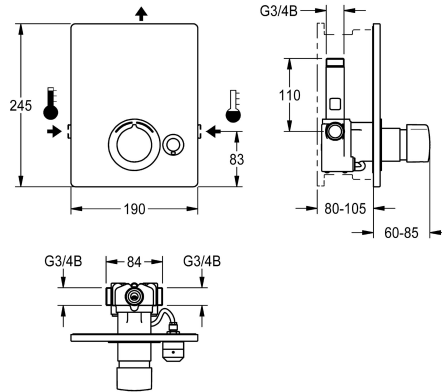

KWC

F5S-Mix self-closing in-wall mixer

Modell-Linie: **F5S** | **F5SM2005**
Showers | Self closing showers

KWC-No.

2030029012

2030036693

with automatic shower pipe draining

shower pipe draining

no

yes

F5S-Mix self-closing single-mixer DN 15 as finished installation kit for installation in basic installation kit, for shower facilities. FRAMIC self-closing mixing cartridge, hydraulically controlled, low-maintenance and stagnation-free, with ceramic disc technology, self-closing, flow pressure-independent due to medium-separated design. Stepless adjustment of flow duration. With adjustable, turn-

proof temperature stop. Connects to hot and cold water. All-metal construction, visible parts high-polished, chromium-plated. Holding frame including profile seal, stainless steel cover plate 190 x 245 mm with covered screw fixing, chromium-plated plastic rosettes, backflow preventer and strainers. Depth adjustability 25 mm. Version with automatic shower pipe draining.

Technical Data

additional connections

no

with backflow preventer

yes

Built-in fitting model

Finishing section

calculation flow rate cold wat

0.15 l/s

calculation flow rate hot water

0.15 l/s

circulation

no

compatible A3000 open

no

connection with pay water disp

not possible

Cover plate height

245 mm

Cover plate width

190 mm

with filter

yes

adjustable flow time

yes

functional principle

hydraulic self-closing

for hand shower

no

hygiene flushing

no

diameter nominal

DN 15

inlet size

G 3/4 B

Locking mechanism

Top section, ceramic

material casing

stainless steel

material fitting

brass-look

maximum flow time

35 Seconds

minimum flow pressure

0.5 bar

minimum flow time

5 Seconds