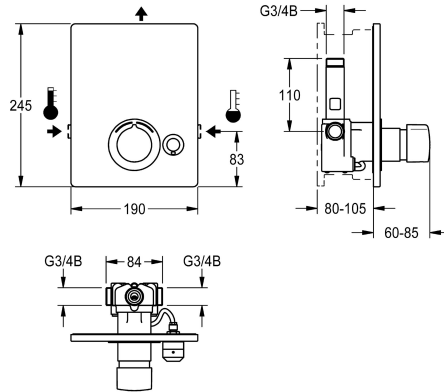

KWC

F5S-Mix self-closing in-wall mixer

Modell-Linie: **F5S** | **F5SM2005**
Showers | Self closing showers

KWC-No.

2030029012

2030036693

with automatic shower pipe draining

shower pipe draining

no

yes

F5S-Mix self-closing single-mixer DN 15 as finished installation kit for installation in basic installation kit, for shower facilities. FRAMIC self-closing mixing cartridge, hydraulically controlled, low-maintenance and stagnation-free, with ceramic disc technology, self-closing, flow pressure-independent due to medium-separated design. Stepless adjustment of flow duration. With adjustable, turn-

proof temperature stop. Connects to hot and cold water. All-metal construction, visible parts high-polished, chromium-plated. Holding frame including profile seal, stainless steel cover plate 190 x 245 mm with covered screw fixing, chromium-plated plastic rosettes, backflow preventer and strainers. Depth adjustability 25 mm. Version with automatic shower pipe draining.

Technical Data

additional connections

no

with backflow preventer

yes

Built-in fitting model

Finishing section

calculation flow rate cold wat

0.15 l/s

calculation flow rate hot water

0.15 l/s

circulation

no

compatible A3000 open

no

connection with pay water disp

not possible

Cover plate height

245 mm

Cover plate width

190 mm

with filter

yes

adjustable flow time

yes

functional principle

hydraulic self-closing

for hand shower

no

hygiene flushing

no

diameter nominal

DN 15

inlet size

G 3/4 B

Locking mechanism

Top section, ceramic

material casing

stainless steel

material fitting

brass-look

maximum flow time

35 Seconds

minimum flow pressure

0.5 bar

minimum flow time

5 Seconds