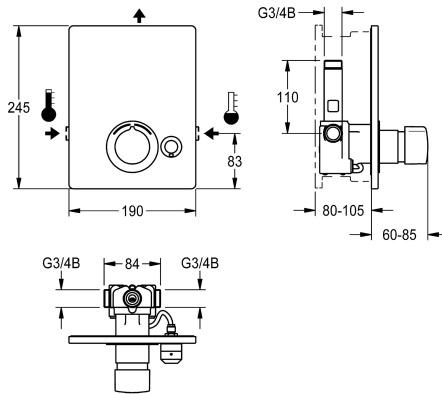

KWC

F5S-Mix self-closing in-wall mixer

Modell-Linie: **F5S** | **F5SM2005**
Showers | Self closing showers

KWC-No.

2030029012

2030036693

with automatic shower pipe draining

shower pipe draining

no

yes

F5S-Mix self-closing single-mixer DN 15 as finished installation kit for installation in basic installation kit, for shower facilities. FRAMIC self-closing mixing cartridge, hydraulically controlled, low-maintenance and stagnation-free, with ceramic disc technology, self-closing, flow pressure-independent due to medium-separated design. Stepless adjustment of flow duration. With adjustable, turn-

proof temperature stop. Connects to hot and cold water. All-metal construction, visible parts high-polished, chromium-plated. Holding frame including profile seal, stainless steel cover plate 190 x 245 mm with covered screw fixing, chromium-plated plastic rosettes, backflow preventer and strainers. Depth adjustability 25 mm. Version with automatic shower pipe draining.

Technical Data

additional connections

no

with backflow preventer

yes

Built-in fitting model

Finishing section

calculation flow rate cold wat

0.15 l/s

calculation flow rate hot water

0.15 l/s

circulation

no

compatible A3000 open

no

connection with pay water disp

not possible

Cover plate height

245 mm

Cover plate width

190 mm

with filter

yes

adjustable flow time

yes

functional principle

hydraulic self-closing

for hand shower

no

hygiene flushing

no

diameter nominal

DN 15

inlet size

G 3/4 B

Locking mechanism

Top section, ceramic

material casing

stainless steel

material fitting

brass

maximum flow time

35 Seconds

minimum flow pressure

0.5 bar

minimum flow time

5 Seconds