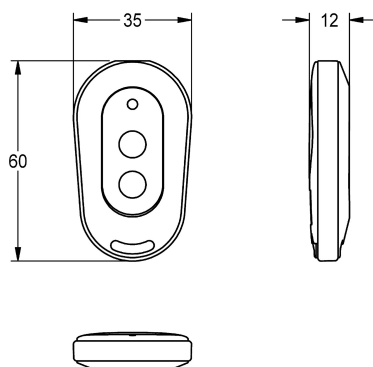

## KWC

2-button remote control for fittings F3 and F5

Modell-Linie: **SANITARY-TAPS-ACCS | ACEX9004**

Taps | Complementary parts taps

**KWC-No.**

**2030036849**

2-button remote control

2 buttons remote control for fittings F3 and F5 for activation cleaning switch-off for 1 minute and deactivation/activation of hygiene flush.