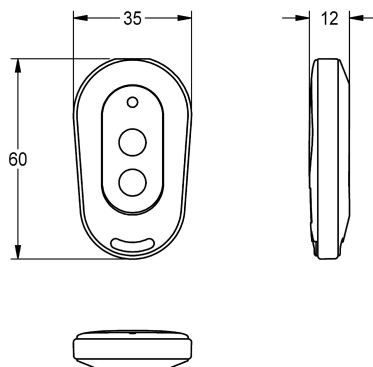

KWC

2-button remote control for fittings F3 and F5

Modell-Linie: **SANITARY-TAPS-ACCS | ACEX9004**
Taps | Complementary parts taps

KWC-No.

2030036849

2-button remote control

2 buttons remote control for fittings F3 and F5 for activation cleaning
switch-off for 1 minute and deactivation/activation of hygiene flush.