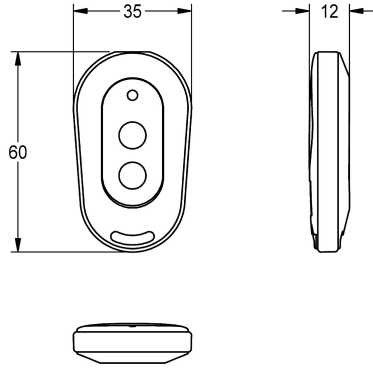

KWC

2-button remote control for fittings F3 and F5

Modell-Linie: **SANITARY-TAPS-ACCS | ACEX9004**

Taps | Complementary parts taps

KWC-No.

2030036849

2-button remote control

2 buttons remote control for fittings F3 and F5 for activation cleaning switch-off for 1 minute and deactivation/activation of hygiene flush.