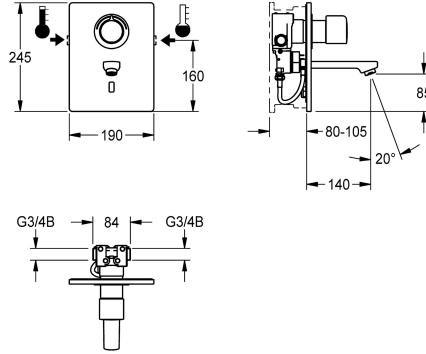

## KWC F5E-Therm

Electronic thermostatic in-wall mixer for separate power supply

Modell-Linie: F5E | F5ET1013

Taps | Electronic taps

### KWC-No.

**2030038682**

**2030038681**

Projection 140 mm

**2030038683**

Projection 260 mm

### spout projection

200 mm

140 mm

260 mm

F5E-Therm thermostatic mixer DN 15 as finished installation kit for in-wall installation in basic installation kit, for sanitary facilities. Opto-electronically controlled, for connection to hot water and cold water. Function block with integrated solenoid valve cartridge, thermostat and device for optional bypass solenoid valve cartridge, for program-controlled thermal disinfection. Thermostat with metal handle with adjustable and turn-proof temperature stop and option for manual thermal disinfection. Visible parts made of high-polished chromium-plated brass. Holding frame with profile seal, stainless steel cover plate 190 x 245 mm with covered screw fixing including

DN 15

G 3/4 B

Top section, non-ceramic

stainless steel

brass

1 bar

with thermostat