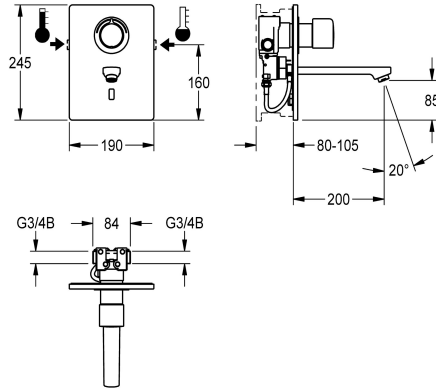

## KWC F5E-Therm

Electronic thermostatic in-wall mixer for separate power supply

Modell-Linie: F5E | F5ET1014

Taps | Electronic taps

### KWC-No.

**2030038682**

**2030038681**

Projection 140 mm

**2030038683**

Projection 260 mm

### spout projection

200 mm

140 mm

260 mm

F5E-Therm thermostatic mixer DN 15 as finished installation kit for in-wall installation in basic installation kit, for sanitary facilities. Opto-electronically controlled, for connection to hot water and cold water. Function block with integrated solenoid valve cartridge, thermostat and device for optional bypass solenoid valve cartridge, for program-controlled thermal disinfection. Thermostat with metal handle with adjustable and turn-proof temperature stop and option for manual thermal disinfection. Visible parts made of high-polished chromium-plated brass. Holding frame with profile seal, stainless steel cover plate 190 x 245 mm with covered screw fixing including

DN 15

G 3/4 B

Top section, non-ceramic

stainless steel

brass

1 bar

with thermostat