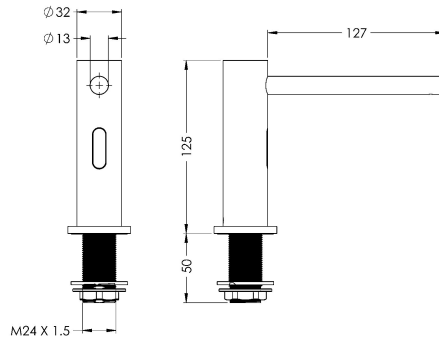

KWC Pillar Soap Dispenser Chrome

Modell-Linie: DVS | SD01-003
Accessories | Soap dispensers

KWC-No.

2030038722

DVS soap dispensers feature no-touch operation with a minimalistic easy to clean design, chrome-plated brass finish, minimum hole size diameter is 25 mm, supplied with Mains PSU

and Battery compartment to operate the soap dispenser (Batteries not included). Mains PSU and Battery unit can also be used simultaneously in order to enable back up feature.