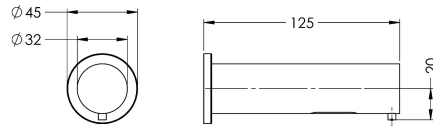

KWC

Electronic soap dispenser for wall mounting

Modell-Linie: DVS | SD99-009
Accessories | Soap dispensers

KWC-No.

2030039032
electronic soap dispenser

2030054679
with nickel-coated brushed surface

surface finish

chromed

brushed

Wall mounted electronic soap dispenser for concealed backwall installations, opto-electronically controlled, to be connected to an either on-wall or backwall mounted intended unit. The unit consists of a tank for liquid soap, a power supply and a pump unit, includes 4 adjustable volumes per sensor operation. Sensor located inside

all-metal housing, polished chromium-plated brass. Mains plug-in power supply unit 230 V AC includes optional backup battery or external battery operation 6 V DC only (4 x AA, batteries not included).

Technical Data

input supply voltage V

230 Volt

material

brass-look

surface finish

chromed

type of batteries

AA Mignon battery 1.5 V

type of consumable

liquid soap

type of mounting

concealed

type of operation

sensor operation

type of soap container

external refillable tank