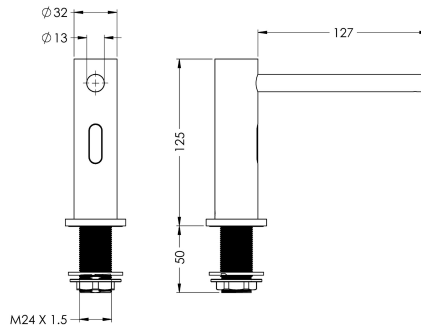

KWC

Deck mounted electronic soap dispenser

Modell-Linie: DVS | SD99-010
Accessories | Soap dispensers

KWC-No.

2030039038

2030054678

with nickel-coated brushed surface

surface finish

chromed

brushed

Deck mounted electronic soap dispenser, opto-electronically controlled, to be connected to an on-wall mounted intended unit. The unit consists of a tank for liquid soap, a power supply and a pump unit, including 4 adjustable volumes per sensor operation. Sensor located inside all-metal housing, polished chromium-plated