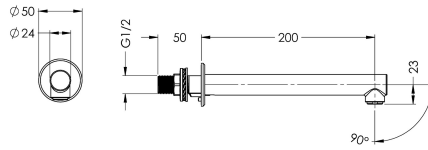

### KWC-No.

**2030039046**

DN 15 wall outlet, 5 l/min laminar jet controller, projection 200 mm, 90° jet angle

Wall outlet, DN 15 for concealed mounting made of 316 stainless steel. Projection 200 mm and a jet angle of 90°.

Equipped with a laminar flow regulator (5 l/min) and removable for disinfection purposes.

### Technical Data

angle
spout projection
type of spout

0 Degree
200 mm
wall outlet