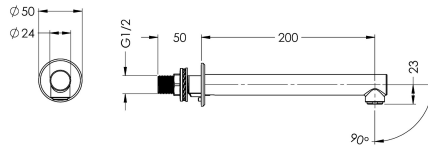

KWC

Wall outlet

Modell-Linie: DVS | AT99-102

Taps | Complementary parts taps

KWC-No.

2030039046

DN 15 wall outlet, 5 l/min laminar jet controller, projection 200 mm, 90° jet angle

Wall outlet, DN 15 for concealed mounting made of 316 stainless steel. Projection 200 mm and a jet angle of 90°.

Equipped with a laminar flow regulator (5 l/min) and removable for disinfection purposes.

Technical Data

angle
spout projection
type of spout

0 Degree
200 mm
wall outlet