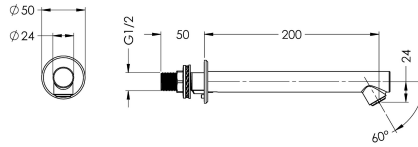

KWC

Wall outlet

Modell-Linie: DVS | AT99-103

Taps | Complementary parts taps

KWC-No.

2030039048

DN 15 wall outlet, 5 l/min laminar jet controller, projection 200 mm, 60° jet angle

Wall outlet, DN 15 for concealed mounting made of 316 stainless steel. Projection 200 mm and a jet angle of 60°.

Equipped with a laminar flow regulator (5 l/ min) and removable for disinfection purposes.

Technical Data

| |
|------------------|
| angle |
| spout projection |
| type of spout |

| |
|-------------|
| 0 Degree |
| 200 mm |
| wall outlet |