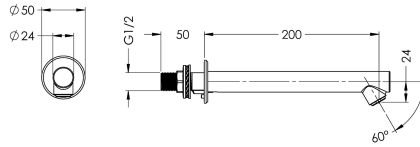

KWC

Wall outlet

Modell-Linie: DVS | AT99-103

Taps | Complementary parts taps

KWC-No.

2030039048

DN 15 wall outlet, 5 l/min laminar jet controller, projection 200 mm, 60° jet angle

Wall outlet, DN 15 for concealed mounting made of 316 stainless steel. Projection 200 mm and a jet angle of 60°.

Equipped with a laminar flow regulator (5 l/ min) and removable for disinfection purposes.

Technical Data

angle
spout projection
type of spout

0 Degree
200 mm
wall outlet