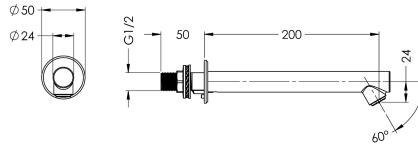

KWC

Wall outlet

Modell-Linie: DVS | AT99-103

Taps | Complementary parts taps

KWC-No.

2030039048

DN 15 wall outlet, 5 l/min laminar jet controller, projection 200 mm, 60° jet angle

Wall outlet, DN 15 for concealed mounting made of 316 stainless steel. Projection 200 mm and a jet angle of 60°.

Equipped with a laminar flow regulator (5 l/ min) and removable for disinfection purposes.

Technical Data

angle
spout projection
type of spout

0 Degree
200 mm
wall outlet