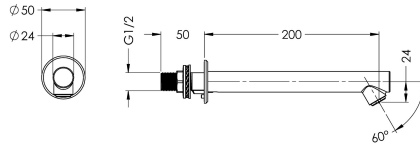

KWC

Wall outlet

Modell-Linie: DVS | AT99-103

Kranar | Kompletterande delar kranar

KWC-No.

2030039048

DN 15 wall outlet, 5 l/mn laminar jet controller, projection 200 mm, 60° jet angle

Wall outlet, DN 15 for concealed mounting made of 316 stainless steel. Projection 200 mm and a jet angle of 60°.

Equipped with a laminar flow regulator (5 l/ min) and removable for disinfection purposes.

Technical Data

vinkel
Sprut kastare
Typ av pip

0 Grad
200 mm
Vägguttag