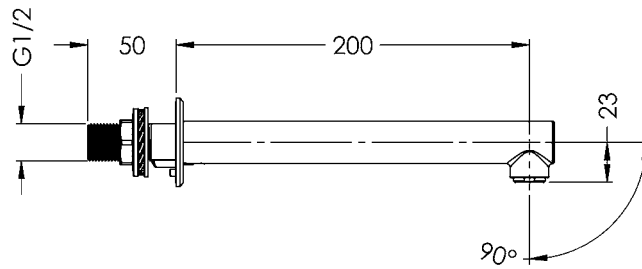

Wall outlet
Wandauslauf

AT99-102

AT99-103

AT99-102

AT99-103

EN Installation and operating instructions

Technical data

- ▶ Volume flow 5 l/min