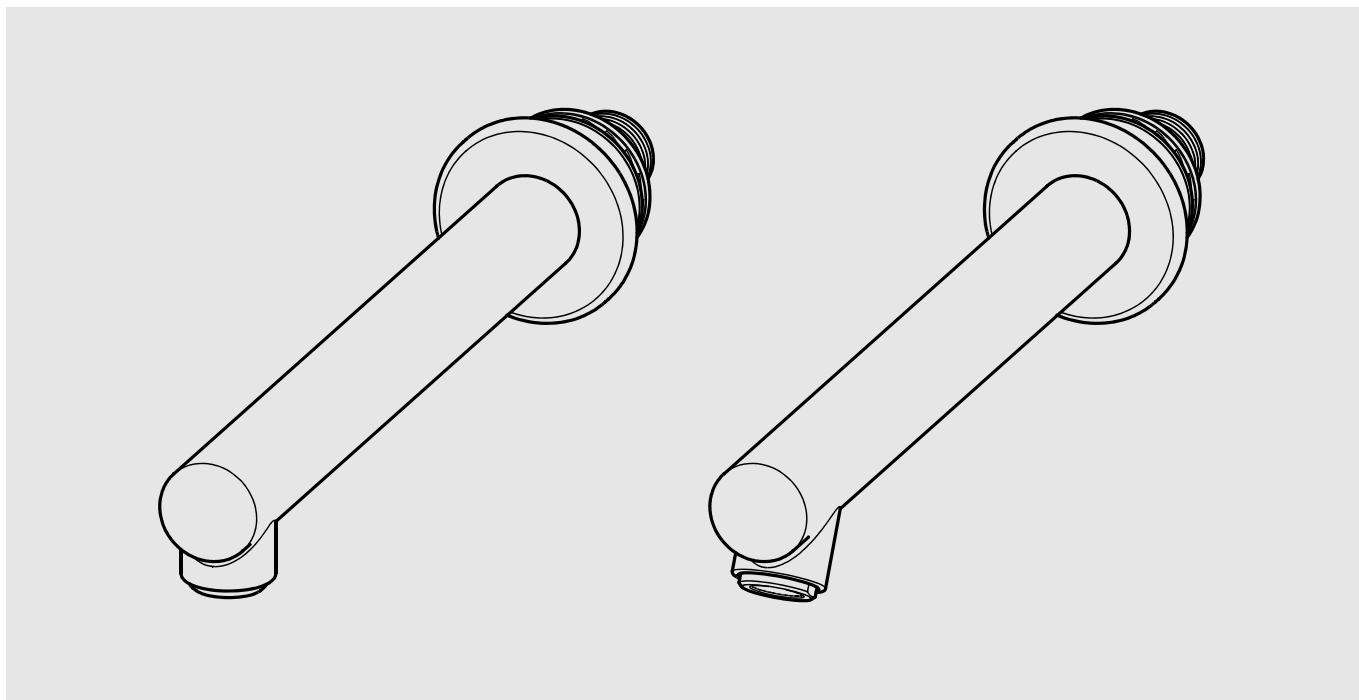

DVS

AT99-102
2030039046

AT99-103
2030039048

EN Installation and operating instructions
DE Montage- und Betriebsanleitung
FR Notice de montage et de mise en service
ES Instrucciones de montaje y servicio
IT Istruzioni per il montaggio e l'uso
NL Montage- en bedrijfsinstructies
PL Instrukcja montażu i obsługi
SV Monterings- och driftinstruktion
CS Návod pro montáž a provoz
FI Asennus- ja käyttöohje
RU Инструкция по монтажу и вводу в эксплуатацию
AR

Wall outlet
Wandauslauf