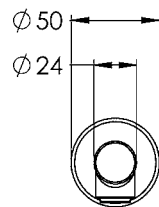

Wall outlet
Wandauslauf

AT99-102

AT99-103

AT99-102

AT99-103

EN Installation and operating instructions

Technical data

- ▶ Volume flow 5 l/min