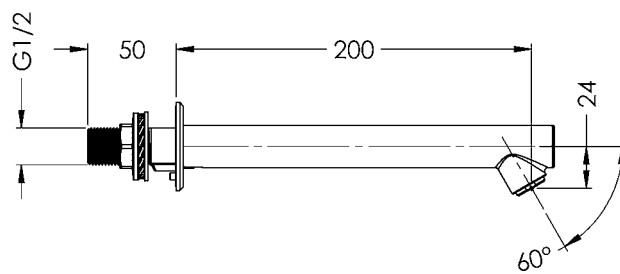

Wall outlet
Wandauslauf

AT99-102

AT99-103

AT99-102

AT99-103

EN Installation and operating instructions

Technical data

- ▶ Volume flow 5 l/min