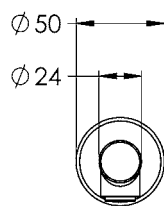

Wall outlet
Wandauslauf

AT99-102

AT99-103

AT99-102

AT99-103

EN Installation and operating instructions

Technical data

- ▶ Volume flow 5 l/min