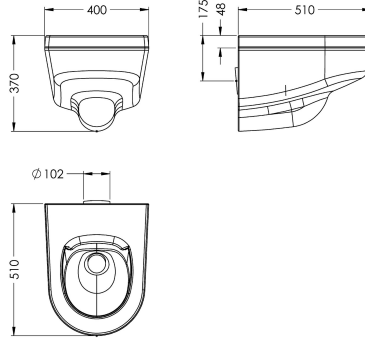

KWC

Wall-mounted WC pan

Modell-Linie: DVS | VR99-017

WCs and urinals | WCs

KWC-No.

2030039327

Blue-coloured toilet seat

2030039303

Seat in white colour

Wall Hung WC Pan made of glass-fiber reinforced high impact resistant composite material and easily cleanable white colored (RAL 9016) gel-coated surface. Seamless manufactured pan with a material thickness of 8 mm. With through-wall M12 x 300 mm stainless steel all-thread studding for vandalism resistant fixing and service via maintenance room. Flushing certificated according

to EN 997 with minimum 4 litre flushing capacity. Concealed horizontal rear waste outlet (diameter 100 mm) and flush inlet (diameter 55 mm).

Dimensions 400 x 370 x 510 mm (W x H x D)

Technical Data

material
outlet size
overall depth
overall height
overall width
type of WC

synthetic
DN 100
510 mm
370 mm
400 mm
wall hung

Optional Accessories

Bracket for wall hung pan

2030042528

VR01-018