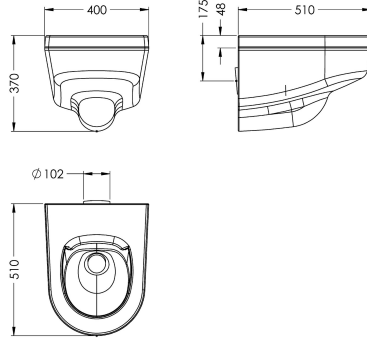

KWC

Wall-mounted WC pan

Modell-Linie: DVS | VR99-017

WCs and urinals | WCs

KWC-No.

2030039327

Blue-coloured toilet seat

2030039303

Seat in white colour

Wall Hung WC Pan made of glass-fiber reinforced high impact resistant composite material and easily cleanable white colored (RAL 9016) gel-coated surface. Seamless manufactured pan with a material thickness of 8 mm. With through-wall M12 x 300 mm stainless steel all-thread studding for vandalism resistant fixing and service via maintenance room. Flushing certificated according

to EN 997 with minimum 4 litre flushing capacity. Concealed horizontal rear waste outlet (diameter 100 mm) and flush inlet (diameter 55 mm).

Dimensions 400 x 370 x 510 mm (W x H x D)

Technical Data

material
outlet size
overall depth
overall height
overall width
type of WC

synthetic
DN 100
510 mm
370 mm
400 mm
wall hung

Optional Accessories

Bracket for wall hung pan

2030042528

VR01-018