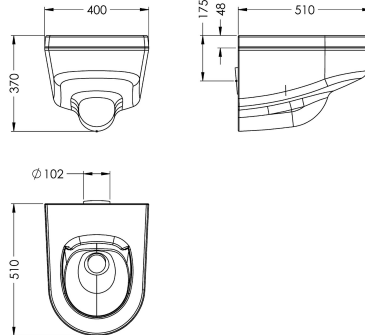

### Wall-mounted WC pan

Modell-Linie: DVS | VR99-017

WCs and urinals | WCs

#### KWC-No.

**2030039327**

Blue-coloured toilet seat

**2030039303**

Seat in white colour

Wall Hung WC Pan made of glass-fiber reinforced high impact resistant composite material and easily cleanable white colored (RAL 9016) gel-coated surface. Seamless manufactured pan with a material thickness of 8 mm. With through-wall M12 x 300 mm stainless steel all-thread studding for vandalism resistant fixing and service via maintenance room. Flushing certificated according

to EN 997 with minimum 4 litre flushing capacity. Concealed horizontal rear waste outlet (diameter 100 mm) and flush inlet (diameter 55 mm).

Dimensions 400 x 370 x 510 mm (W x H x D)

#### Technical Data

material
outlet size
overall depth
overall height
overall width
type of WC

synthetic
DN 100
510 mm
370 mm
400 mm
wall hung