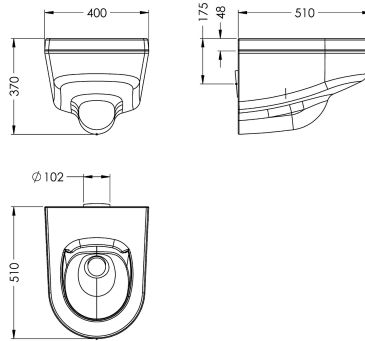

KWC

Wall-mounted WC pan

Modell-Linie: DVS | VR99-036

WCs and urinals | WCs

KWC-No.

2030039327

Blue-coloured toilet seat

2030039303

Seat in white colour

Wall Hung WC Pan made of glass-fiber reinforced high impact resistant composite material and easily cleanable white colored (RAL 9016) gel-coated surface with blue colored (RAL 5011) seat surface. Seamless manufactured pan with a material thickness of 8 mm. With through-wall M12 x 300 mm stainless steel all-thread studding for vandalism resistant fixing and service via maintenance

room. Flushing certificated according to EN 997 with minimum 4 litre flushing capacity. Concealed horizontal rear waste outlet (diameter 100 mm) and flush inlet (diameter 55 mm).

Dimensions 400 x 370 x 510 mm (W x H x D)

Technical Data

material	synthetic
outlet size	DN 100
overall depth	510 mm
overall height	370 mm
overall width	400 mm
type of WC	wall hung

material	synthetic
outlet size	DN 100
overall depth	510 mm
overall height	370 mm
overall width	400 mm
type of WC	wall hung