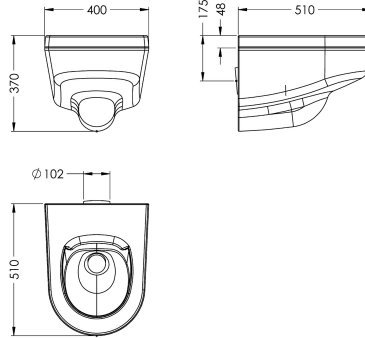

### Wall-mounted WC pan

Modell-Linie: DVS | VR99-036

WCs and urinals | WCs

#### KWC-No.

**2030039327**

Blue-coloured toilet seat

**2030039303**

Seat in white colour

Wall Hung WC Pan made of glass-fiber reinforced high impact resistant composite material and easily cleanable white colored (RAL 9016) gel-coated surface with blue colored (RAL 5011) seat surface. Seamless manufactured pan with a material thickness of 8 mm. With through-wall M12 x 300 mm stainless steel all-thread studding for vandalism resistant fixing and service via maintenance

room. Flushing certificated according to EN 997 with minimum 4 litre flushing capacity. Concealed horizontal rear waste outlet (diameter 100 mm) and flush inlet (diameter 55 mm).

Dimensions 400 x 370 x 510 mm (W x H x D)

#### Technical Data

material	synthetic
outlet size	DN 100
overall depth	510 mm
overall height	370 mm
overall width	400 mm
type of WC	wall hung

material	synthetic
outlet size	DN 100
overall depth	510 mm
overall height	370 mm
overall width	400 mm
type of WC	wall hung