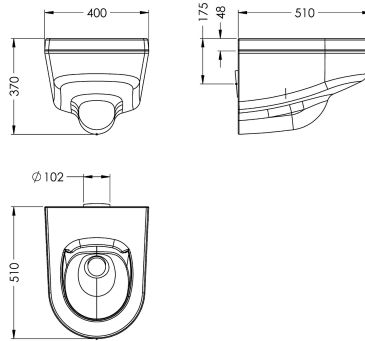

### Wall-mounted WC pan

Modell-Linie: DVS | VR99-036

WCs and urinals | WCs

#### KWC-No.

**2030039327**

Blue-coloured toilet seat

**2030039303**

Seat in white colour

Wall Hung WC Pan made of glass-fiber reinforced high impact resistant composite material and easily cleanable white colored (RAL 9016) gel-coated surface with blue colored (RAL 5011) seat surface. Seamless manufactured pan with a material thickness of 8 mm. With through-wall M12 x 300 mm stainless steel all-thread studding for vandalism resistant fixing and service via maintenance

room. Flushing certificated according to EN 997 with minimum 4 litre flushing capacity. Concealed horizontal rear waste outlet (diameter 100 mm) and flush inlet (diameter 55 mm).

Dimensions 400 x 370 x 510 mm (W x H x D)

#### Technical Data

material	synthetic
outlet size	DN 100
overall depth	510 mm
overall height	370 mm
overall width	400 mm
type of WC	wall hung

material	synthetic
outlet size	DN 100
overall depth	510 mm
overall height	370 mm
overall width	400 mm
type of WC	wall hung